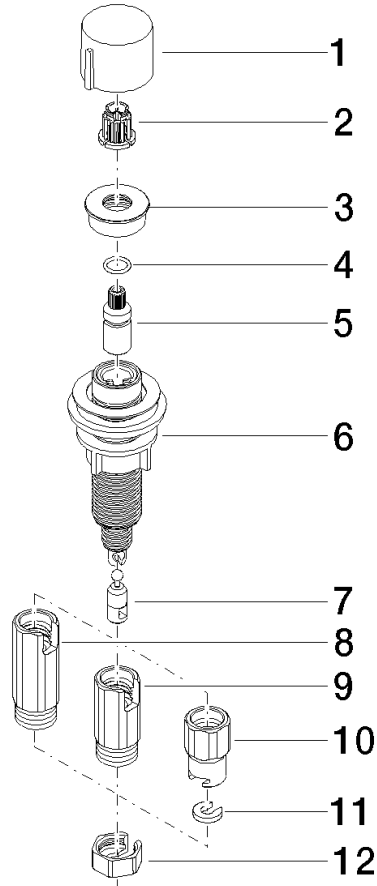

Strainer waste with control handle - Brushed Platinum

ELIO

10 712 970

- control for single basin
- including adapter for Bowden cable

Fits ELIO, ENO, MEM, META SQUARE, SYNC and TARA ULTRA

Fits: ELIO, MEM, ENO, SYNC, TARA ULTRA, META SQUARE

	Brushed Platinum	10 712 970-06
	Chrome	10 712 970-00
	Platinum	10 712 970-08
	Durabrand (23kt Gold)	10 712 970-09
	Dark Chrome	10 712 970-19
	Brushed Durabrand (23kt Gold)	10 712 970-28
	Matte Black	10 712 970-33
	Brushed Champagne (22kt Gold)	10 712 970-46
	Champagne (22kt Gold)	10 712 970-47
	Brushed Chrome	10 712 970-93
	Brushed Dark Platinum	10 712 970-99

10 712 970

mm [inches]

10 712 970

Parts for other finishes can be found here: [Chrome](#)

Spare parts list

No.	Item Number	Name	Quantity used	Delivery time
1	09 20 97 030-06	handle	1	10
2	90 12 12 002 00 90	fixing cap	1	2
3	09 27 87 011-06	rosette	1	10
4	09 14 10 042 90	seal	1	2
5	09 29 06 087-06	spindle	1	-
Spare part can no longer be ordered, please order the replacement item				
6	04 30 01 029 00 90	adaptor	1	2
7	09 24 03 175 90	adaptor	1	2
8	09 11 10 073-07	connection	1	30
9	09 11 10 074-07	connection	1	30
10	09 11 10 079-07	connection	1	30
11	09 30 11 087 90	disc	1	2
12	09 23 30 024-07	nut	1	30